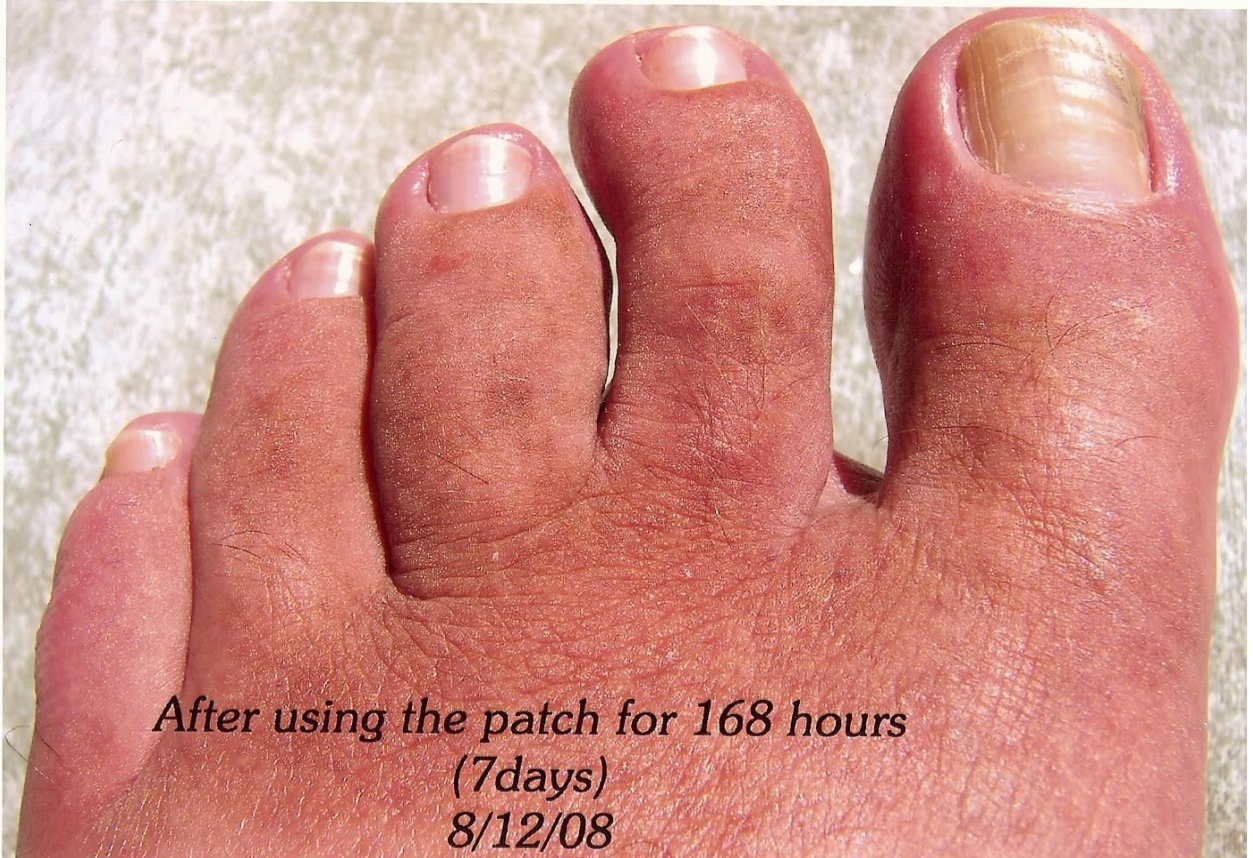

*Dead skin was easily removed after 72 hours
with a minor cleaning on 8/08/08*

*Photo - B
72 hours*

Photo - C
72 hours

72 hours following cleaning
on 8/08/08

*After using the patch for 96 hours
8/09/08*

After using the patch for 120 hours

8/10/08

After using the patch for 168 hours
(7days)
8/12/08